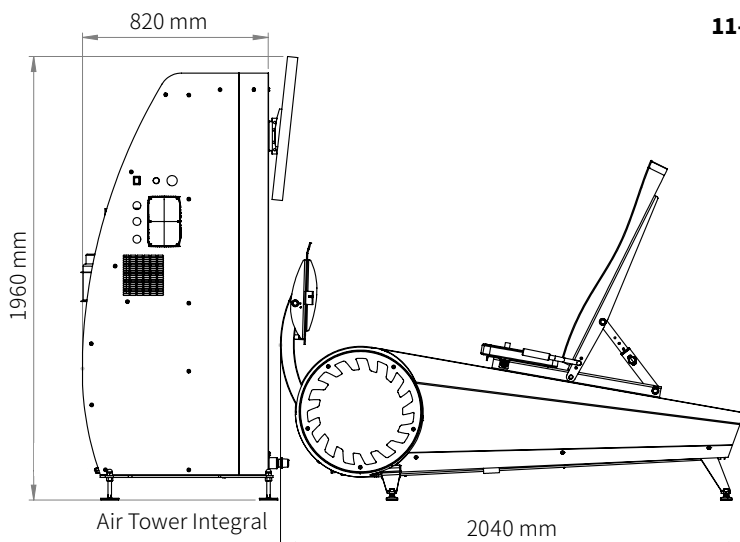

Technical Specs

Hardware	> Peak force = 2'700 N > Rate of force development = 27'000 N/s > Force resolution = 1 N > Peak speed > 8 m/s > High-performance mini PC, dedicated GPU
Software	> Unreal® Engine based exergames > Proprietary machine learning algorithms > QR-code app login > Hundreds of training protocols, tests and exergames > Motivational leaderboards > Real-time progress reports
Cloud	> Customizable data and management dashboards > User portal for advanced statistics > App for iOS and Android smartphones
User specs	> Height: 120–200 cm > Weight: max. 140 kg
Electrical specs	> System: 100–240V~ / 50–60 Hz / 1 P / F6.3 A 250V > Air Tower Slim: 100–240V~ / 50–60 Hz / 1 P / F6.3 A 250V > Air Tower Integral: 200–240V~ / 50–60 Hz / 1 P / F16 A 250V

With motivating exergames for cognition and fine motor skills

**MK2
11-2020**