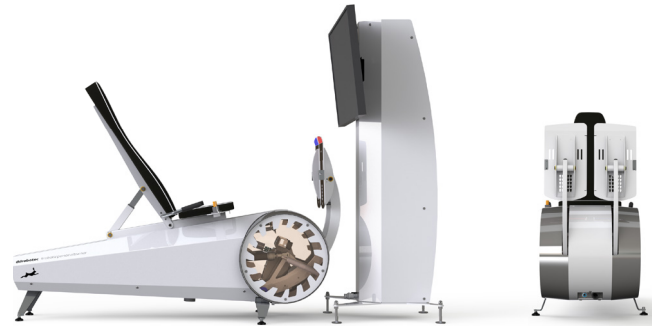

DD System™ Pro

For premium fitness, the innovative doctor's office, e-sports athletes, corporate well-being, best agers fitness, and children.

Technical Specs

Hardware	<ul style="list-style-type: none"> > Peak force = 2'700 N > Rate of force development = 27'000 N/s > Force resolution = 1 N > Peak speed > 8 m/s > High-performance mini PC, dedicated GPU
Software	<ul style="list-style-type: none"> > Unreal® Engine based exergames > Proprietary machine learning algorithms > QR-code app login > Hundreds of training protocols, tests and exergames > Motivational leaderboards > Real-time progress reports
Cloud	<ul style="list-style-type: none"> > Customizable data and management dashboards > User portal for advanced statistics > App for iOS and Android smartphones
User specs	<ul style="list-style-type: none"> > Height: 120–200 cm > Weight: max. 140 kg
Electrical specs	<ul style="list-style-type: none"> > System: 100–240V~ / 50–60 Hz / 1 P / F6.3 A 250V > Air Tower Slim: 100–240V~ / 50–60 Hz / 1 P / F6.3 A 250V > Air Tower Integral: 200–240V~ / 50–60 Hz / 1 P / F16 A 250V