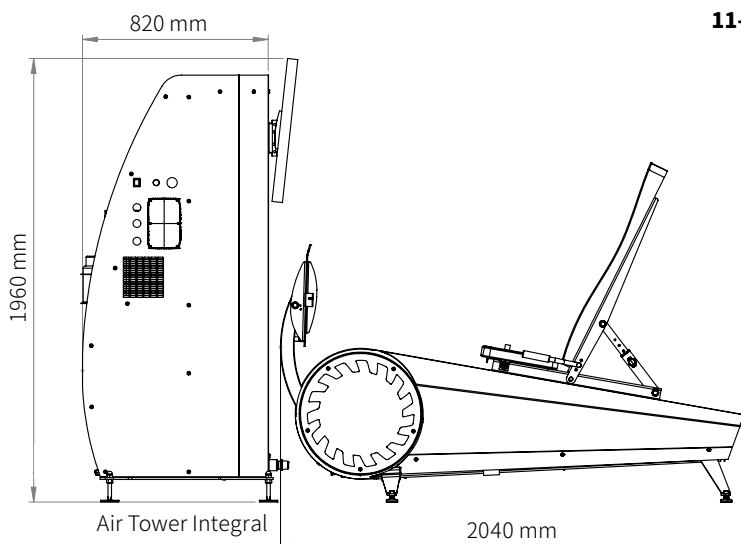

Technical Specs

Hardware	> Peak force = 2'700 N > Rate of force development = 27'000 N/s > Force resolution = 1 N > Peak speed > 8 m/s > High-performance mini PC, dedicated GPU
Software	> Unreal® Engine based exergames > Proprietary machine learning algorithms > QR-code app login > Hundreds of training protocols, tests and exergames > Motivational leaderboards > Real-time progress reports
Cloud	> Customizable data and management dashboards > User portal for advanced statistics > App for iOS and Android smartphones
User specs	> Height: 120–200 cm > Weight: max. 140 kg
Electrical specs	> System: 100–240V~ / 50–60 Hz / 1 P / F6.3 A 250V > Air Tower Slim: 100–240V~ / 50–60 Hz / 1 P / F6.3 A 250V > Air Tower Integral: 200–240V~ / 50–60 Hz / 1 P / F16 A 250V

**Mit motivierenden Exergames für
die Kognition und Feinmotorik**

**MK2
11-2020**